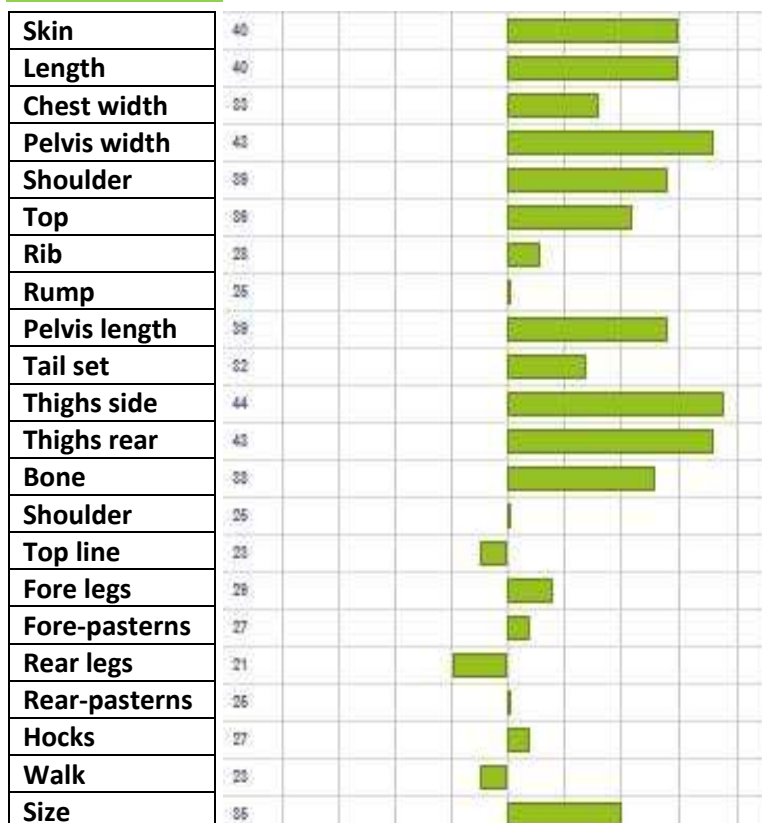

Breeder

SCOHIEZ Bernard  
Pipaix

Vendor

As above

Scrot.

34 cm / 21 m

Straw

Linear Class-

5 10 15 20 25 30 35 40 45

**LINEAR CLASSIFICATION**

30/01/2019

Size	85
Muscularity	92
Meat type	87
Leg position	88
General type	90
Final note	91